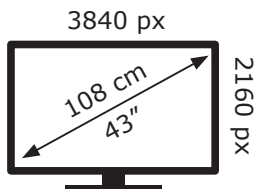

ENERGY

GRUNDIG

43 GEU 7900W UEN000

51 kWh/1000h

ABCDEF**G**

81 kWh/1000h

2019/2013